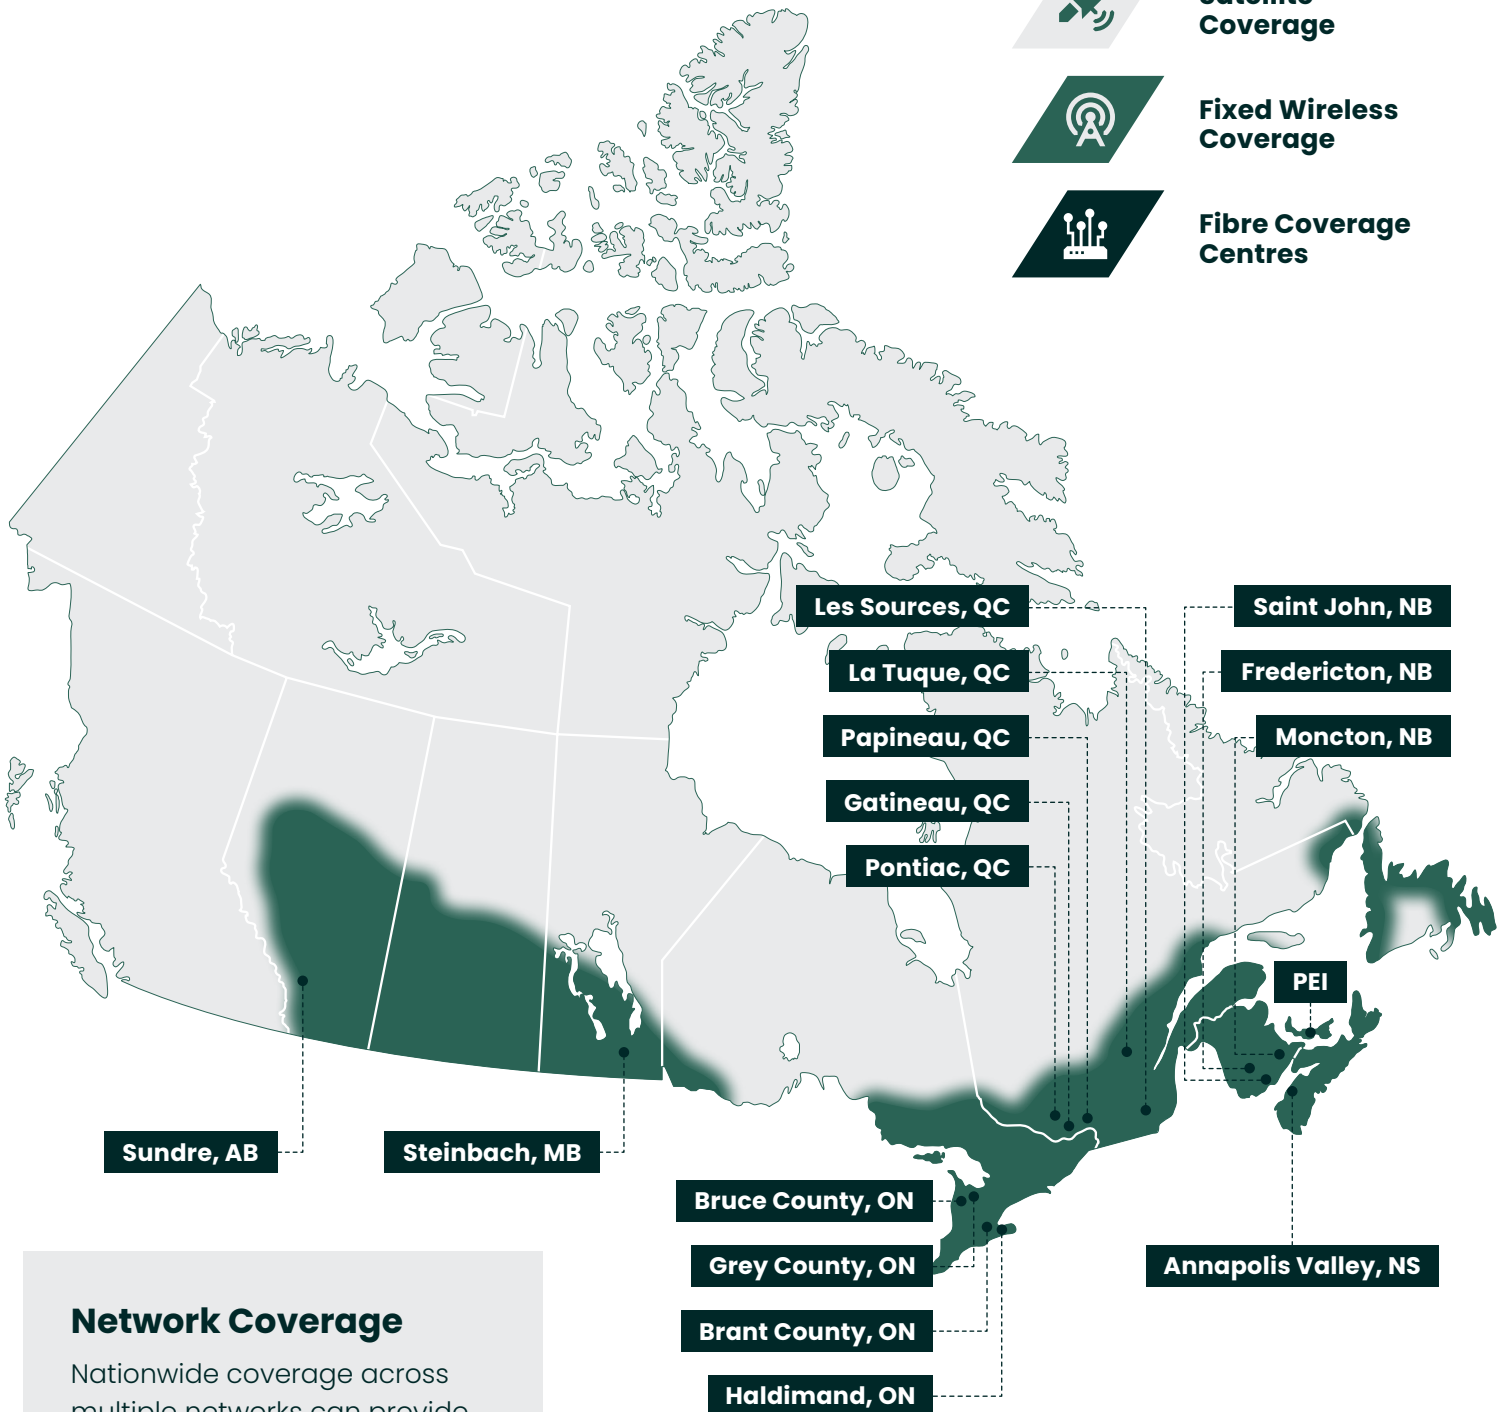

Network Maps

Through continual network investments and service improvements, Xplore Business is able to meet the ever-increasing needs of Canadian businesses, no matter where they operate. Our network coverage and data centres service businesses coast to coast.

Satellite Coverage

Fixed Wireless Coverage

Fibre Coverage Centres

Network Coverage

Nationwide coverage across multiple networks can provide last-mile connectivity solutions for your customers.